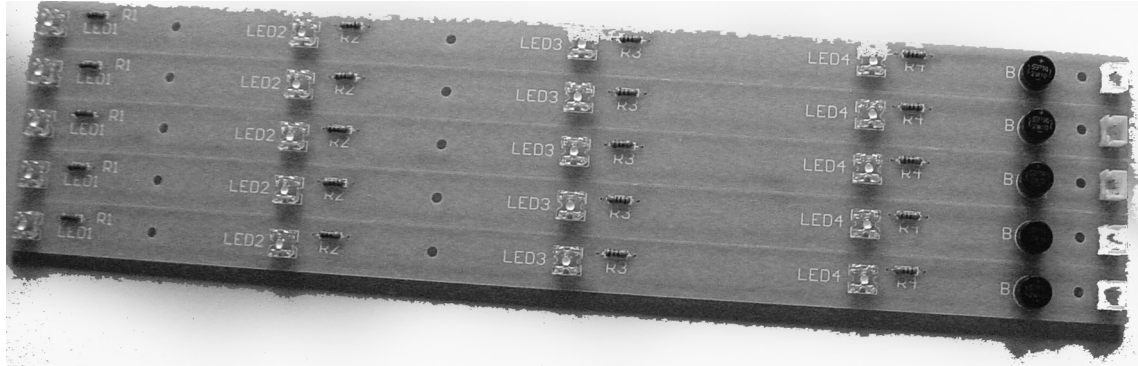

GGD LED LIGHT BOARDS IN STOCK NOW!!!

COMPATIBLE - DCS, DCC, TMCC, LEGACY

ALL NEW LITTLE PEOPLE! 1930 - 1950 DRESS

$29.95 + $5 S&H
**HIGHLY DETAILED & PAINTED
SEATED FIGURES**

LED LIGHT BOARDS AVAILABLE NOW

4 12" Boards
FOR ALL OF YOUR COACHES
LOW POWER 80mA / car
$59.95 + $10 S&H