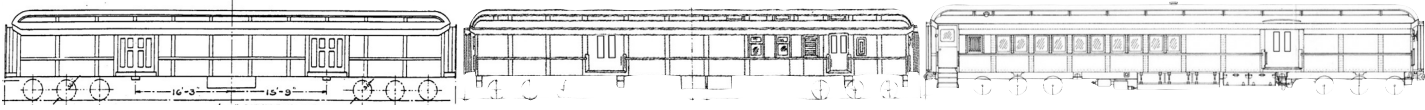

## NEW! 80' 4 COACH SETS IN STOCK NOW!

CANADIAN NATIONAL - GRAND TRUNK WESTERN - CP - BOSTON & MAINE (RED) - NYC (GREEN)  
\$449.95 per set of 4. While Supplies Last!

## HEAD END SETS - IN STOCK NOW!!! 70' BAGGAGE, 70' POSTAL BAGGAGE, 70' COMBINE

ERIE GREEN - NYC GREEN - MILWAUKEE ROAD - NYC TWO TONE GREY  
IN STOCK NOW!!! for \$379.95 per 3 Car Set